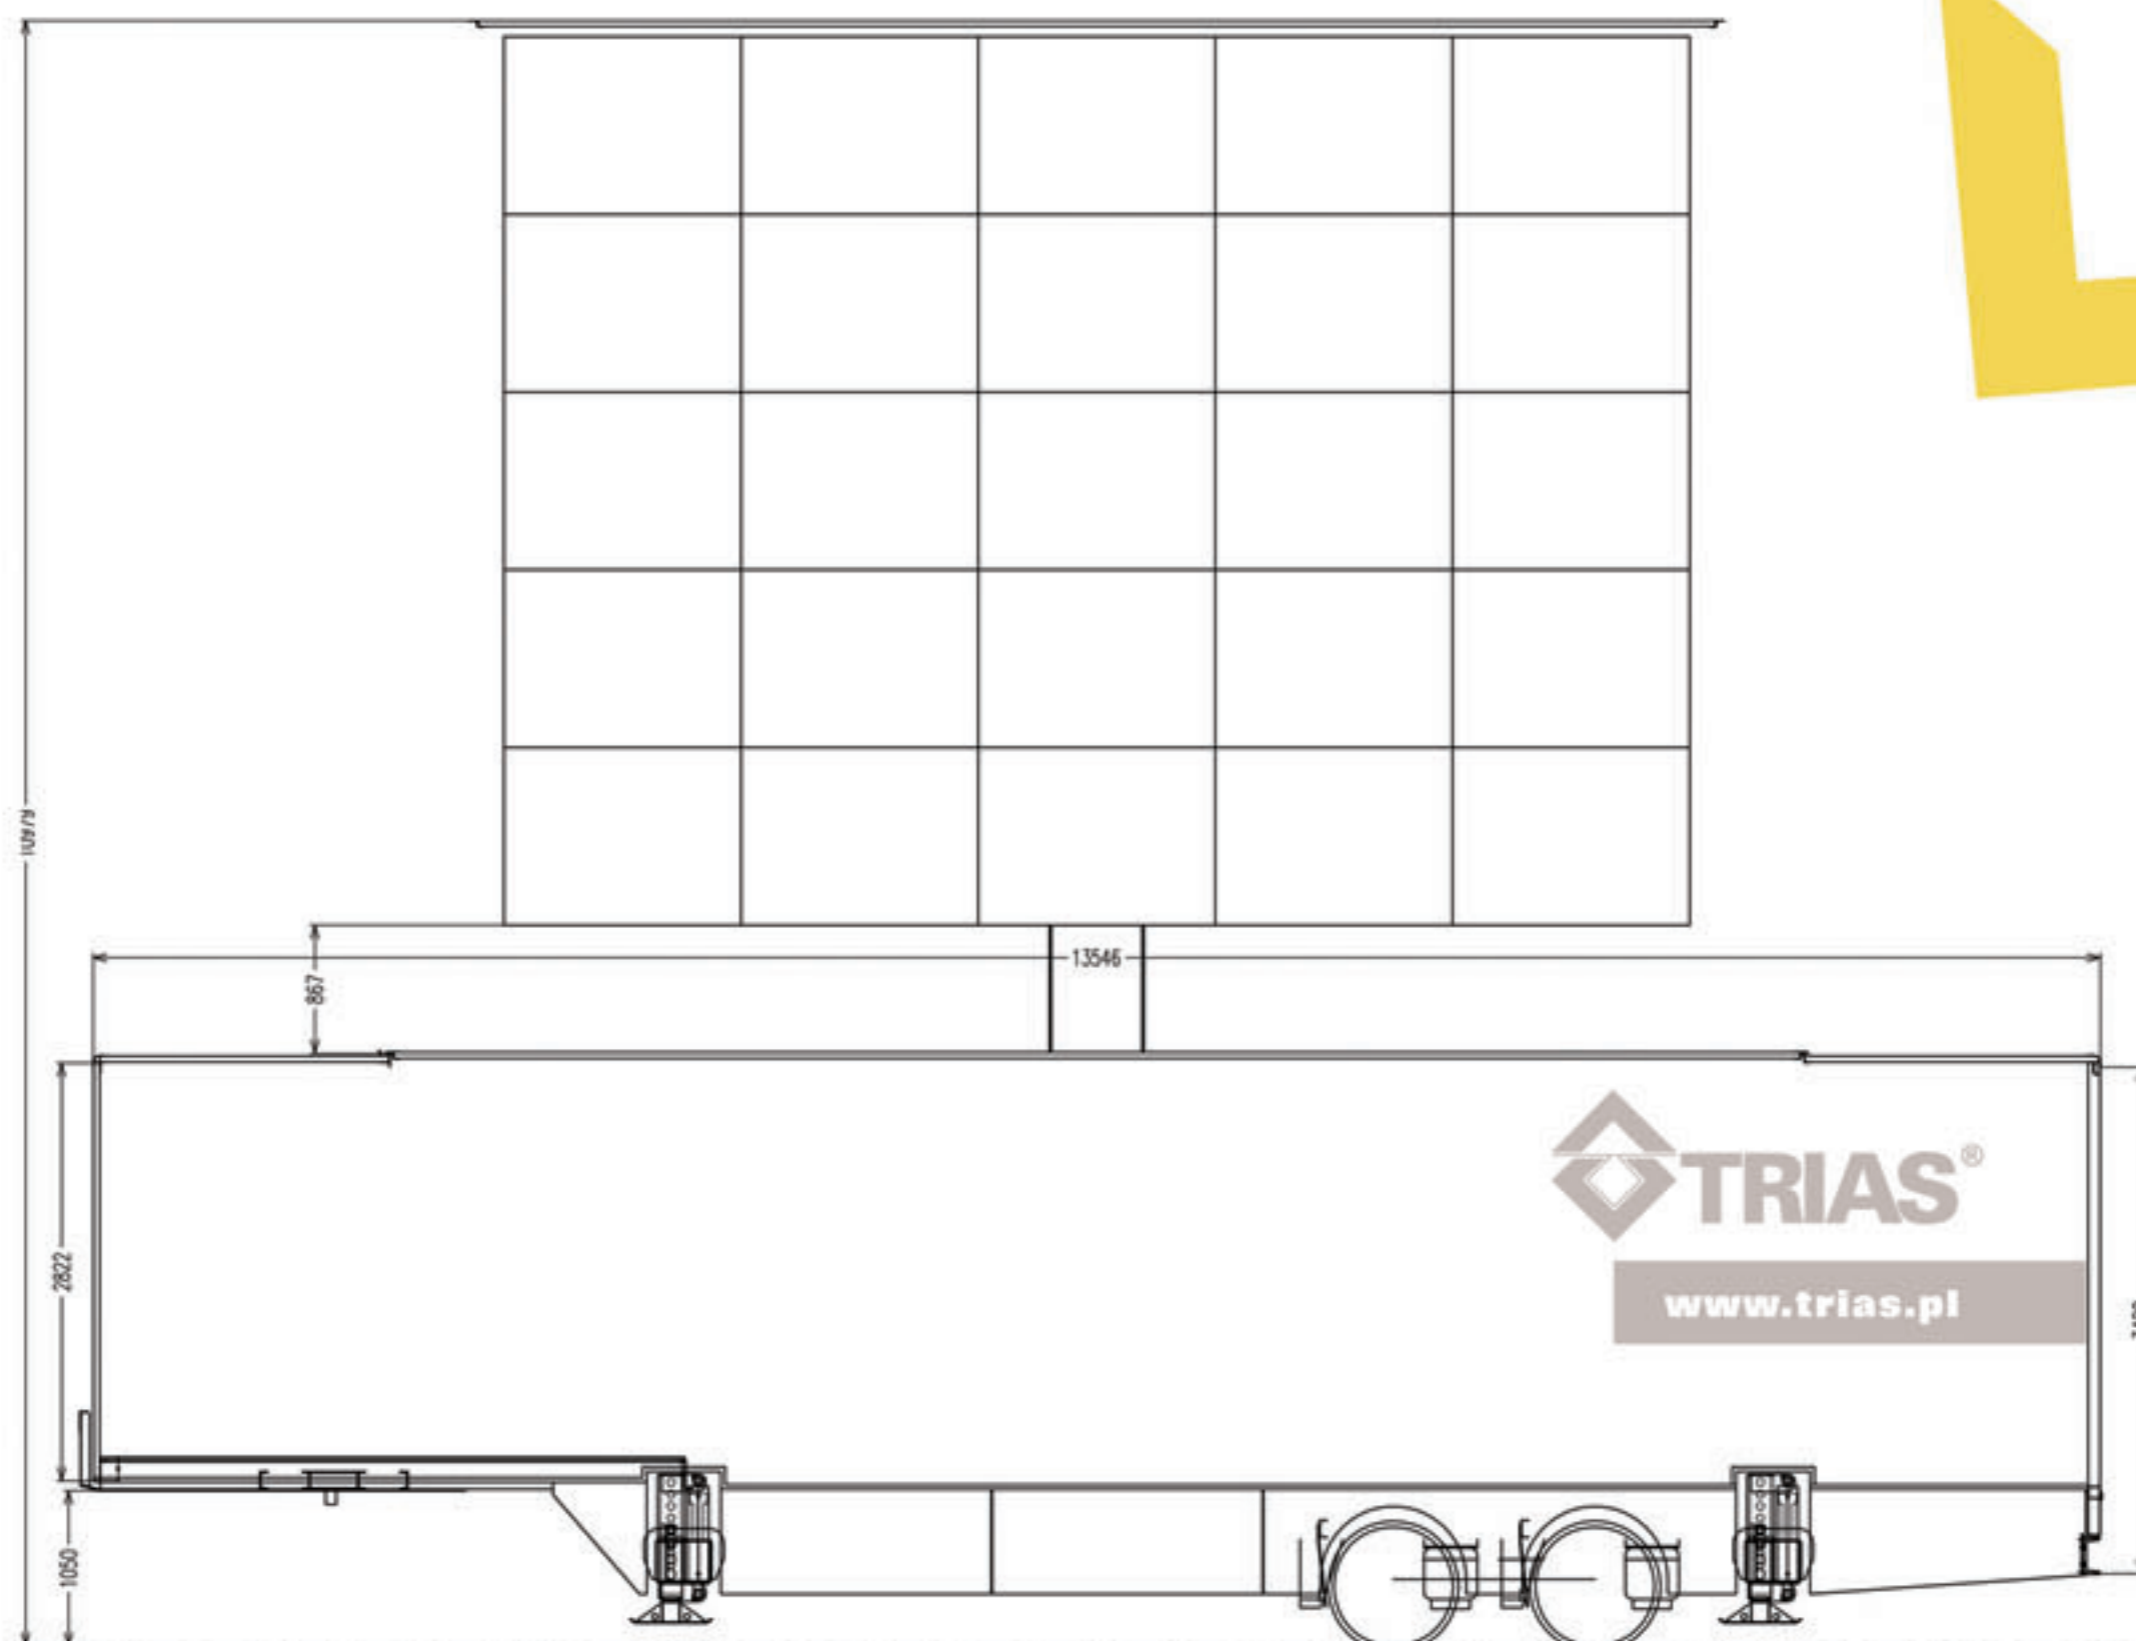

The screen rotates almost 360 degrees

Quick set-up thanks to automation of the system

Only one person to manage the trailer

Built-in power generator and production studio

TECHNICAL FEATURES:

Trailer:

| | |
|-------------------------------------|-----------------------|
| Total weight | 32 t |
| Total length | 16.60 m |
| Height without the screen installed | 4 m |
| Generator | 40 KVA |
| Extrenal socket | 3p+n+z/63A (63A/5CEE) |

Lighthouse Screen:

| | |
|------------------------------------|----------------------------|
| Pixel pitch | 25 mm |
| Dot pitch | 12.5 mm |
| Height of the bottom of the screen | max. 4.9 m |
| Resolution | 1,600 pixel/m ² |
| Pixel configuration | RGB 1,2,1 |
| Size (W x H) | 8 x 6 m; 48 m ² |
| Contrast ratio | 2000:1 |
| Input power (max) | 33,75 kW |
| Input power (typical) | 15,2 kW |