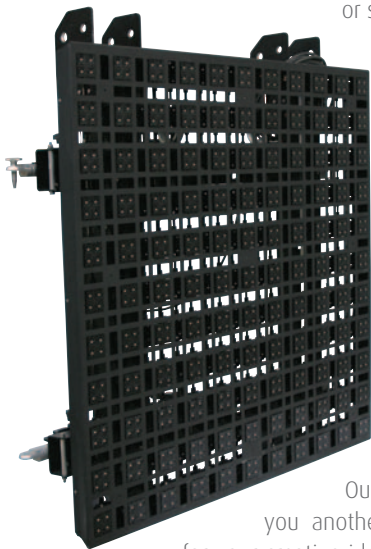

### Step 1 – the block

The MiPIX-20 block measures only 4 by 4 cm (1.6 x 1.6") and contains four full color LEDs, each capable of creating millions of colors and hues. It is lightweight and connects to other blocks by means of flexible ribbon cables. This simple, yet ingenious concept allows you to use the MiPIX blocks to create intelligent lighting effects on large-scale backdrops of any form, shape or size, while they also offer the possibility of full video content on 3D logos or other free-form shapes.